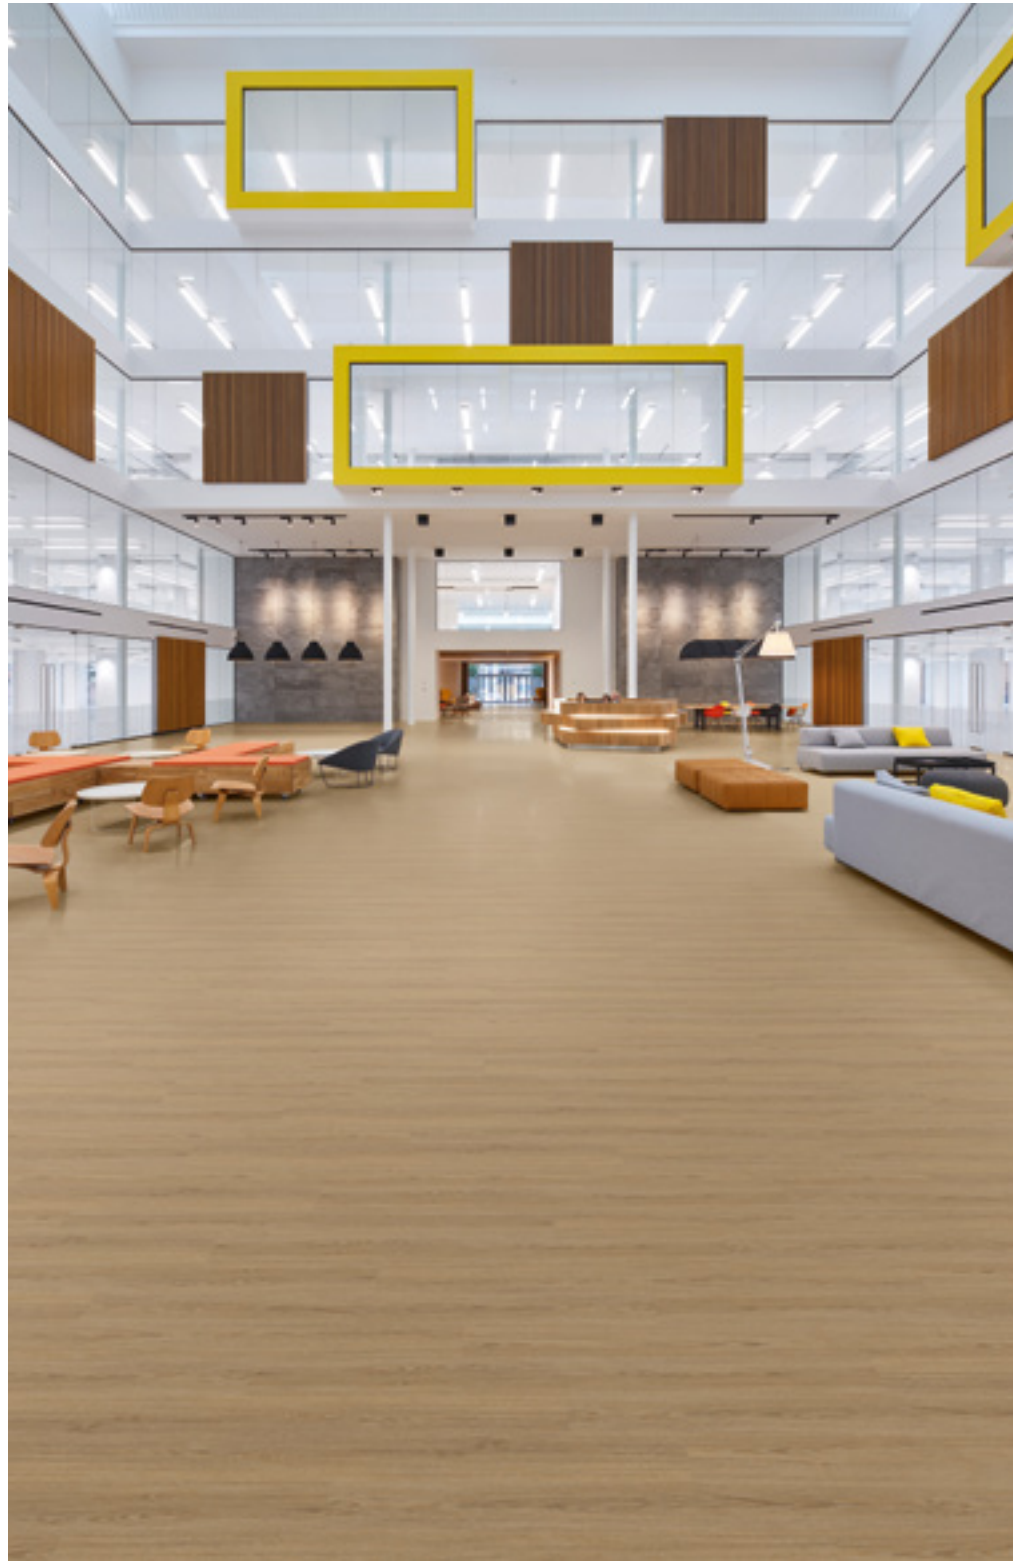

184.2 x 1219.2mm